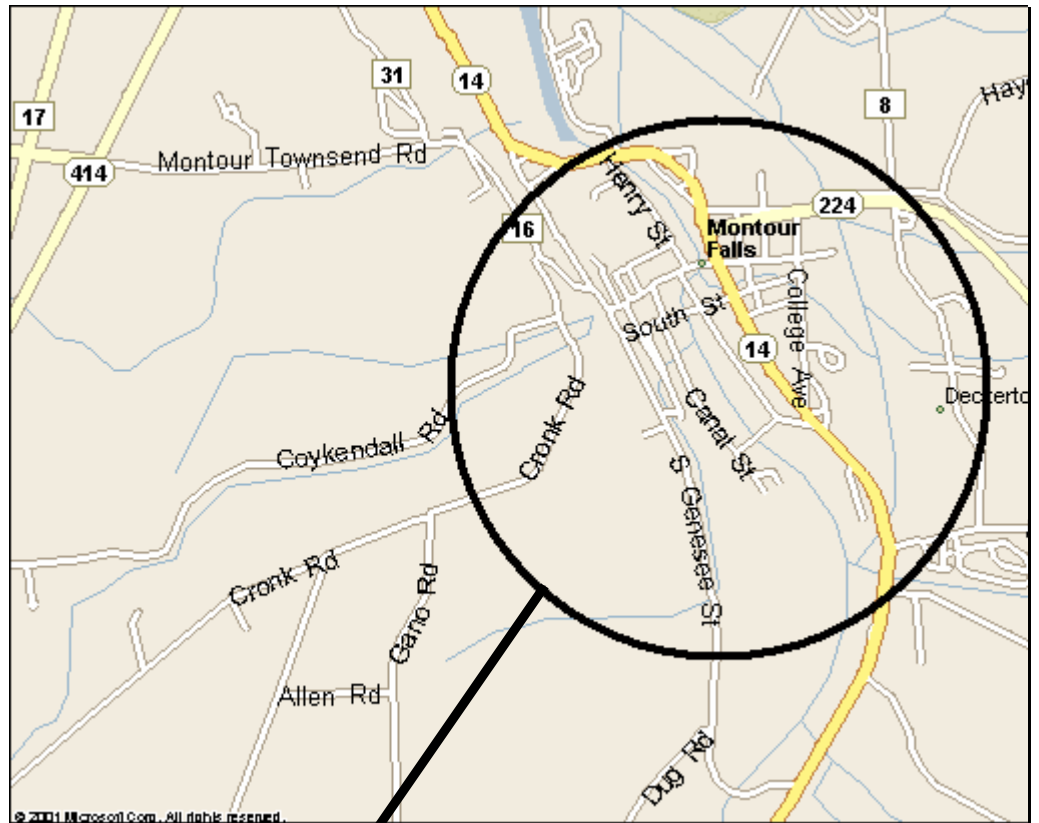

BC Cate Elementary School Fields

From Horseheads / Elmira

Take Route 14 north to Montour Falls. Turn left onto Owego Street. Bear left onto Mary Layton Street. Turn Left onto Canal Street. The School will be in front of you.

From Corning

Take 414 North to Watkins. Turn Right onto Route 14 South. Continue on 14 south to Montour. Turn right onto Owego Street. Bear left onto Mary Layton Street. Turn Left onto Canal Street. The School will be in front of you.