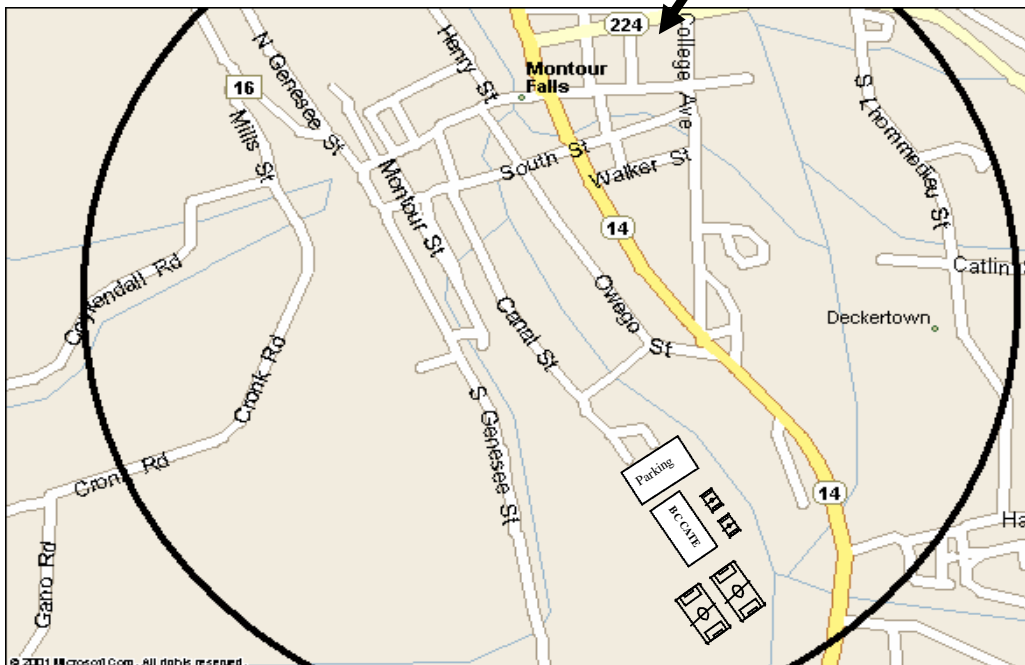

BC Cate Elementary School Fields

From Horseheads / Elmira

Take Route 14 north to Montour Falls. Turn left onto Owego Street. Bear left onto Mary Layton Street. Turn Left onto Canal Street. The School will be in front of you.

From Corning

Take 414 North to Watkins. Turn Right onto Route 14 South. Continue on 14 south to Montour. Turn right onto Owego Street. Bear left onto Mary Layton Street. Turn Left onto Canal Street. The School will be in front of you.