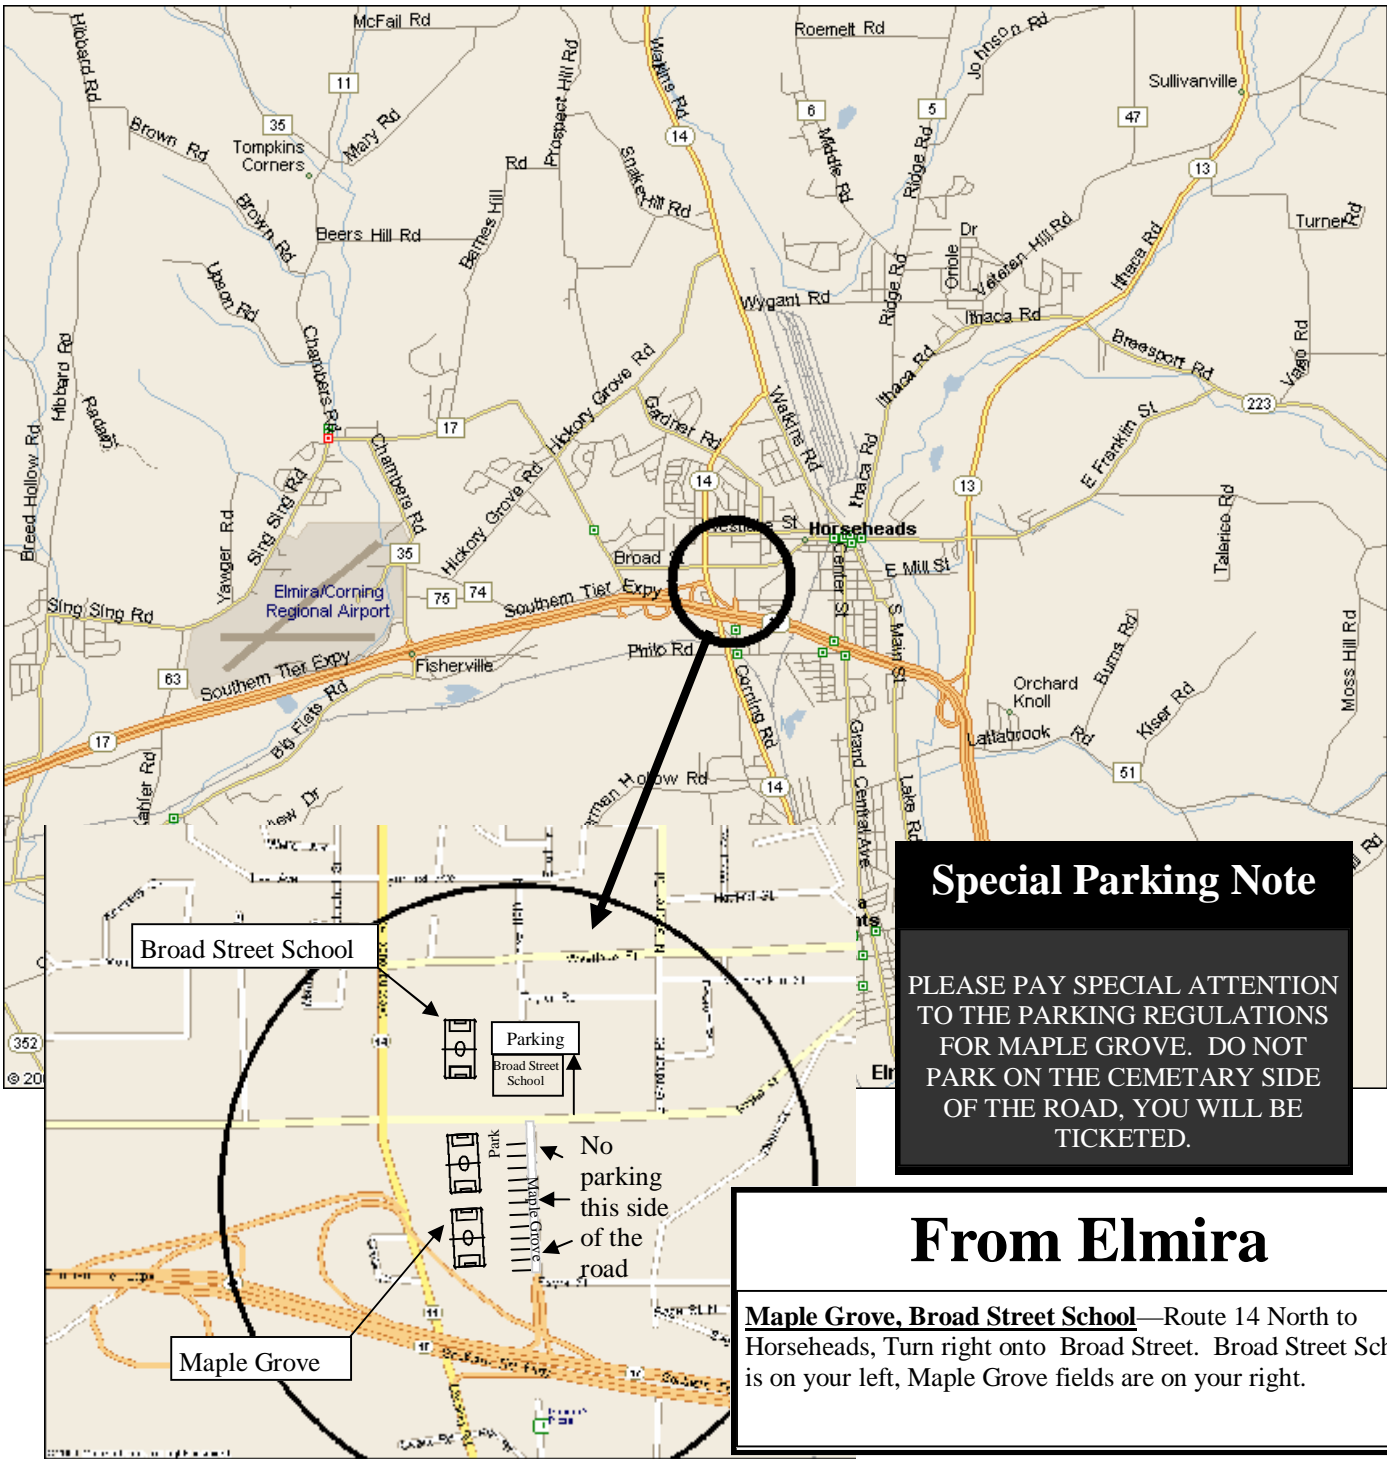

Maple Grove, Broad Street School

Special Parking Note

PLEASE PAY SPECIAL ATTENTION TO THE PARKING REGULATIONS FOR MAPLE GROVE. DO NOT PARK ON THE CEMETARY SIDE OF THE ROAD, YOU WILL BE TICKETED.

From Elmira

Maple Grove, Broad Street School—Route 14 North to Horseheads, Turn right onto Broad Street. Broad Street School is on your left, Maple Grove fields are on your right.

From Big Flats, Corning

Maple Grove, Broad Street School—Route 86E(17E) to Exit 52A Turn left onto Commerce Road, staying in left lane. Turn left onto 14N. Get into right lane. Turn Right onto Broad Street. Broad Street School is on your left, Maple Grove fields are on your right.

From Watkins

Maple Grove, Broad Street School—Route 14 South to Horseheads, Turn left onto Broad Street. Broad Street School is on your left, Maple Grove fields are on your right.