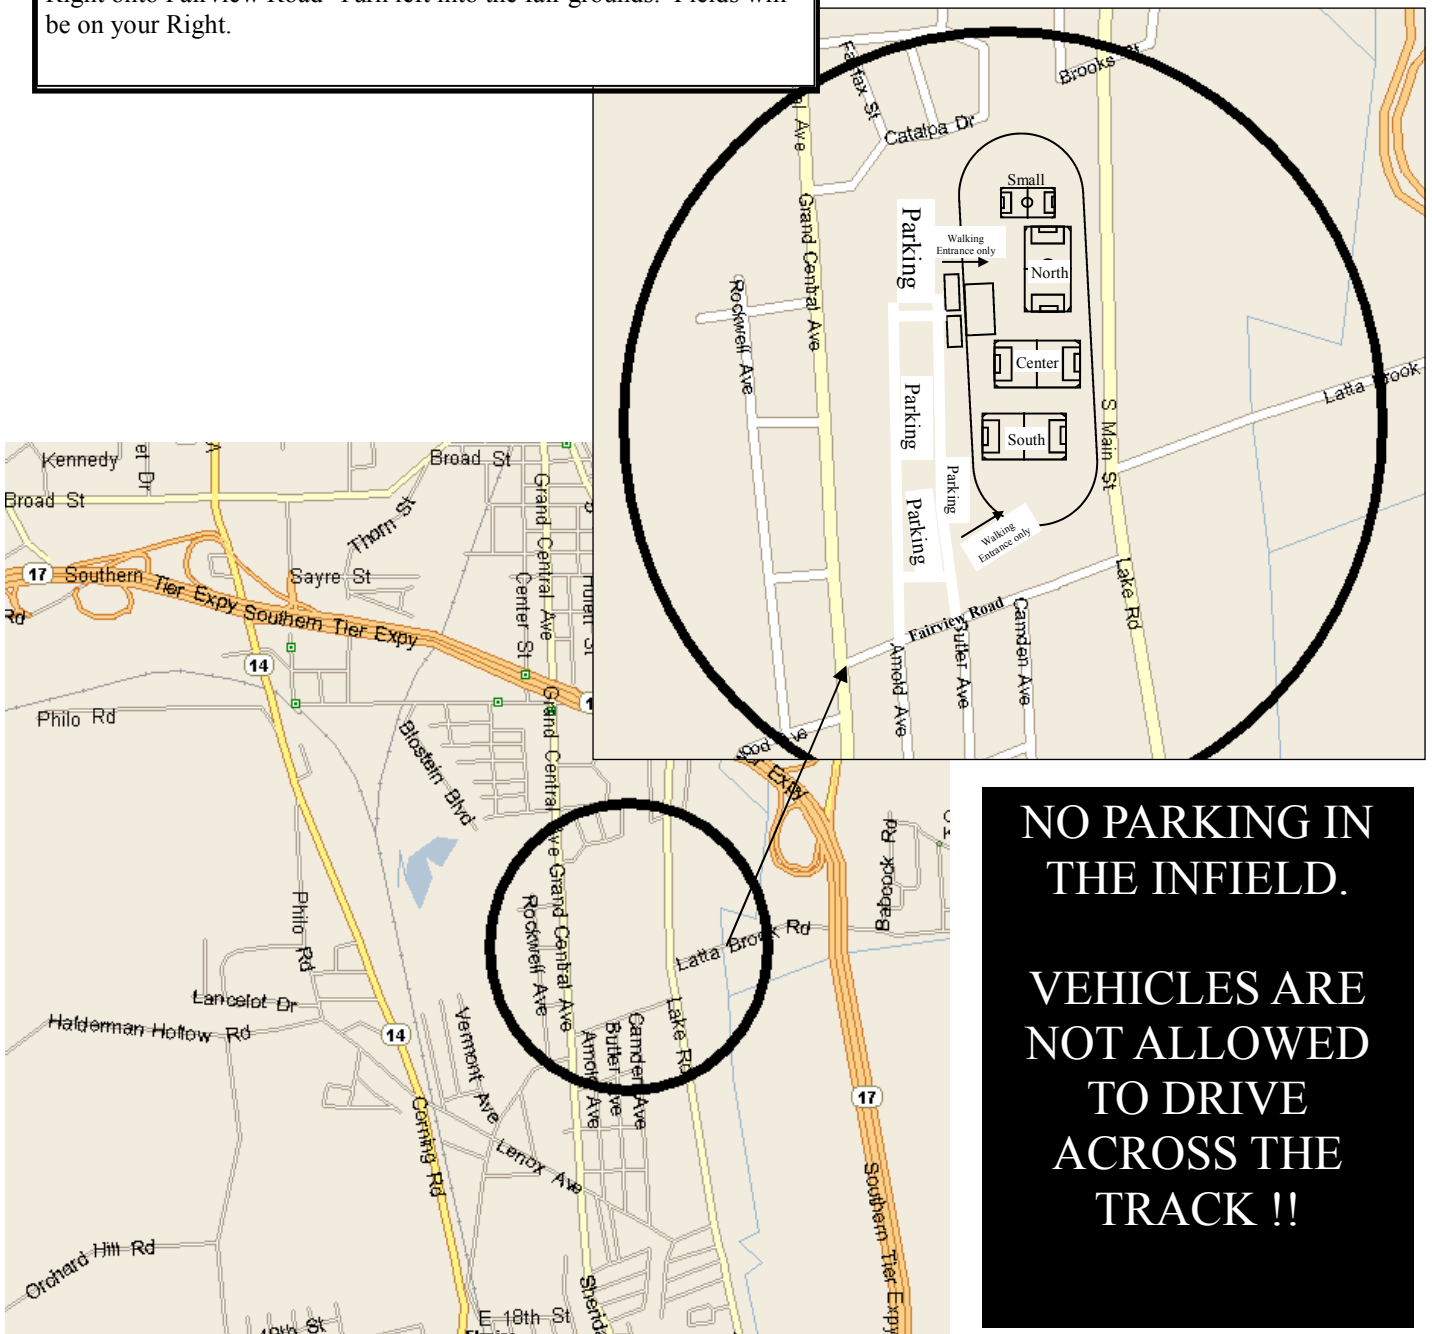

Chemung County Fair Grounds

From Big Flats / Corning

Route 86 East to Grand Central. Turn right onto Grand Central Ave. Turn Left onto Fairview Road Turn left into the fair grounds. Fields will be on your Right.

From Watkins Glen

Route 14S. Route 86 East to Grand Central. Turn right onto Grand Central Ave. Turn Left onto Fairview Road Turn left into the fair grounds. Fields will be on your Right.

From Elmira

Clemens Center Parkway to Grand Central. Turn Left onto Grand Central. Follow Grand Central/Sheridan Ave to Fairview Road. Turn Right onto Fairview Road Turn left into the fair grounds. Fields will be on your Right.

**NO PARKING IN
THE INFIELD.**

**VEHICLES ARE
NOT ALLOWED
TO DRIVE
ACROSS THE
TRACK !!**