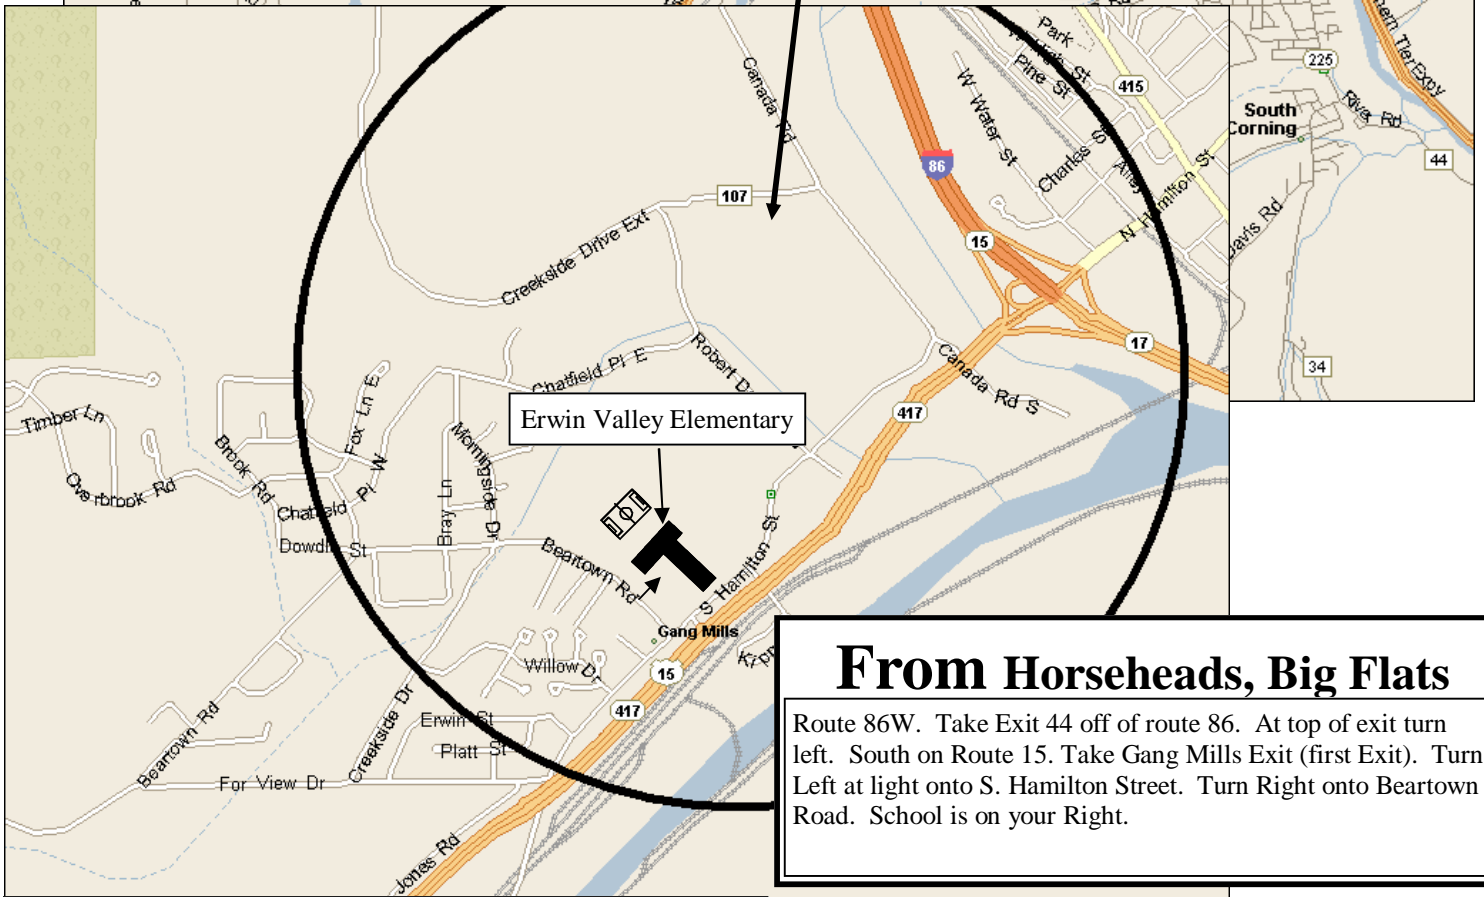

Erwin Valley Elementary School

From Horseheads, Big Flats

Route 86W. Take Exit 44 off of route 86. At top of exit turn left. South on Route 15. Take Gang Mills Exit (first Exit). Turn Left at light onto S. Hamilton Street. Turn Right onto Beartown Road. School is on your Right.

From Watkins Glen

Route 414S to Route 86W. Take Exit 44 off of route 86. At top of exit Turn left. Take Gang Mills Exit (first Exit). Turn Left at light onto S. Hamilton Street. Right onto Beartown Road. School is on your Right.

From Elmira

Route 352 West to Route 86W. Take Exit 44 off of route 86. At top of exit Turn left. Take Gang Mills Exit (first Exit). Turn Left at light onto S. Hamilton Street. Right onto Beartown Road. School is on your Right.