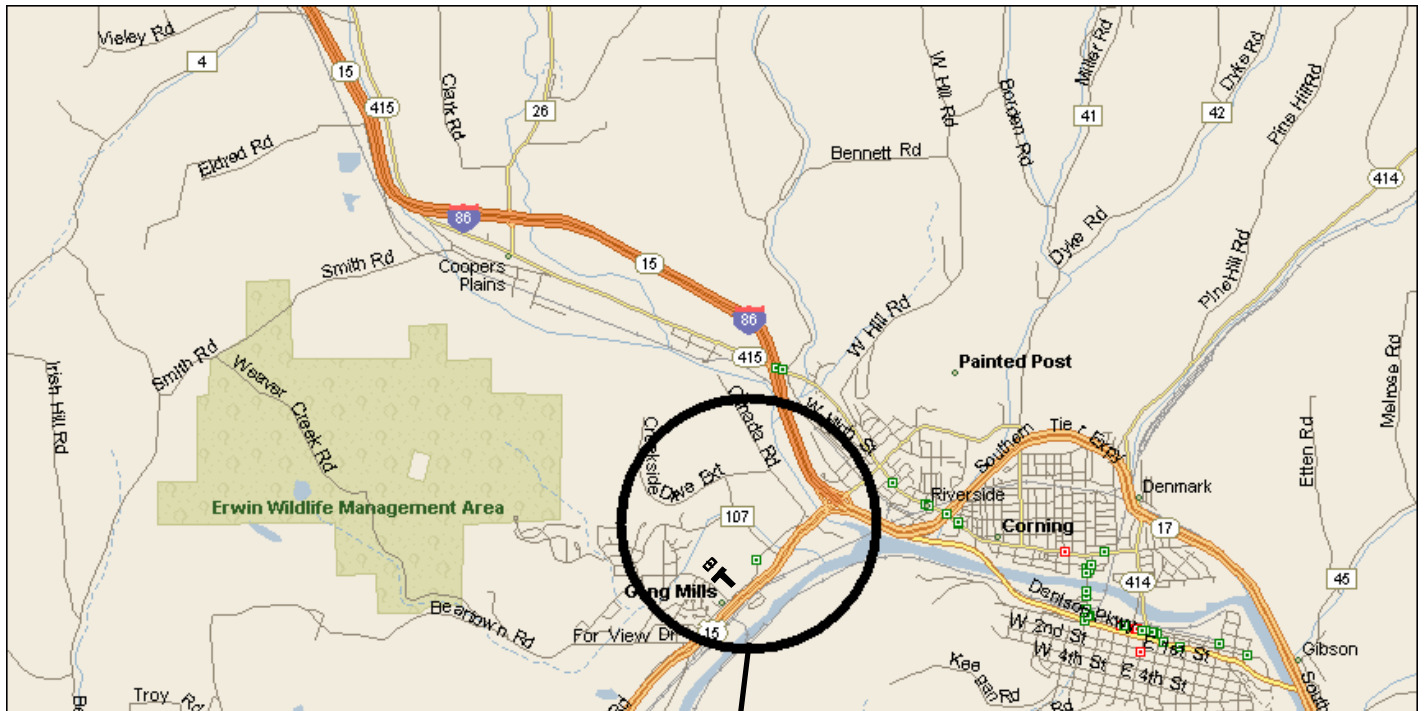

Erwin Valley Elementary School

From Horseheads, Big Flats

Route 86W. Take Exit 44 off of route 86. At top of exit turn left. South on Route 15. Take Gang Mills Exit (first Exit). Turn Left at light onto S. Hamilton Street. Turn Right onto Beartown Road. School is on your Right.

From Watkins Glen

Route 414S to Route 86W. Take Exit 44 off of route 86. At top of exit Turn left. Take Gang Mills Exit (first Exit). Turn Left at light onto S. Hamilton Street. Right onto Beartown Road. School is on your Right.

From Elmira

Route 352 West to Route 86W. Take Exit 44 off of route 86. At top of exit Turn left. Take Gang Mills Exit (first Exit). Turn Left at light onto S. Hamilton Street. Right onto Beartown Road. School is on your Right.