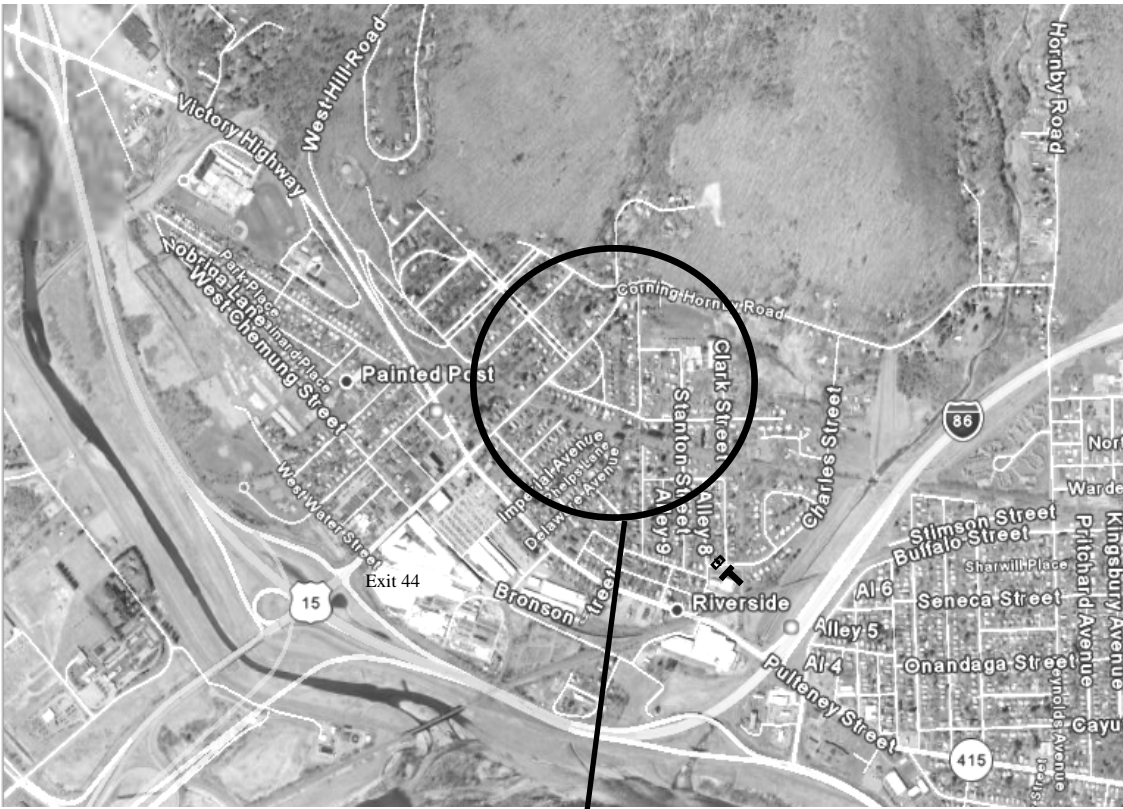

Smith Elementary School

From Horseheads, Big Flats
 Route 86W. Take Exit 44 off of route 86. At top of exit turn right onto N. Hamilton Street. Go through 2 lights, turn right onto Hamilton Circle, bear right at the "Y" onto Rand Street. Turn left onto Stanton Street Extension. School is at the end of the street.

From Watkins Glen
 Route 414S to Route 86W. Take Exit 44 off of route 86. At top of exit turn right onto N. Hamilton Street. Go through 2 lights, turn right onto Hamilton Circle, bear right at the "Y" onto Rand Street. Turn left onto Stanton Street Extension. School is at the end of the street.

From Elmira
 Route 352 West to Route 86W. Take Exit 44 off of route 86. At top of exit turn right onto N. Hamilton Street. Go through 2 lights, turn right onto Hamilton Circle, bear right at the "Y" onto Rand Street. Turn left onto Stanton Street Extension. School is at the end of the street.