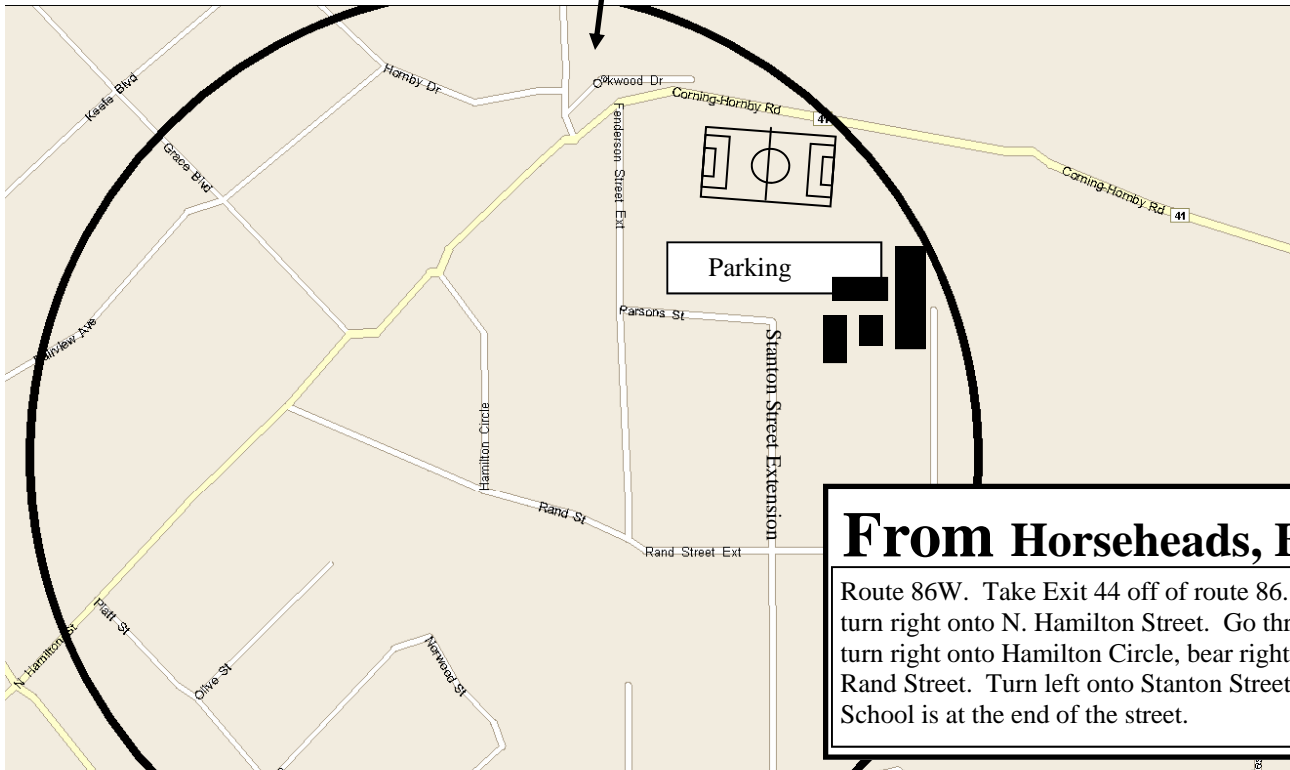

Smith Elementary School

From Horseheads, Big Flats
 Route 86W. Take Exit 44 off of route 86. At top of exit turn right onto N. Hamilton Street. Go through 2 lights, turn right onto Hamilton Circle, bear right at the "Y" onto Rand Street. Turn left onto Stanton Street Extension. School is at the end of the street.

From Watkins Glen
 Route 414S to Route 86W. Take Exit 44 off of route 86. At top of exit turn right onto N. Hamilton Street. Go through 2 lights, turn right onto Hamilton Circle, bear right at the "Y" onto Rand Street. Turn left onto Stanton Street Extension. School is at the end of the street.

From Elmira
 Route 352 West to Route 86W. Take Exit 44 off of route 86. At top of exit turn right onto N. Hamilton Street. Go through 2 lights, turn right onto Hamilton Circle, bear right at the "Y" onto Rand Street. Turn left onto Stanton Street Extension. School is at the end of the street.