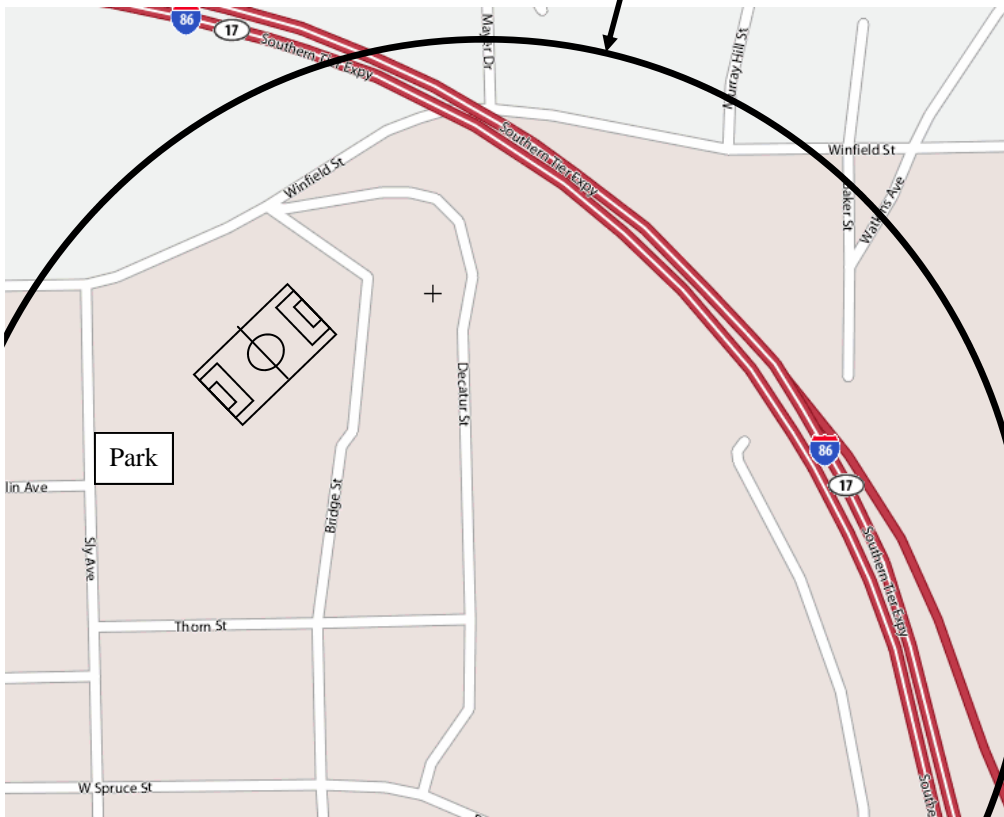

# Stewart Park, Corning

## From Horseheads, Big Flats

Route 86W. Take Exit 46 off Route 86. Turn right on to Route 414N. Turn left on to Winfield Street. Turn left on to Sly Street. Stewart Park is on your left.

## From Elmira

Route 352 West to Route 86W. Take Exit 46 off of Route 86. Turn right on to Route 414N. Turn left on to Winfield Street. Turn left on to Sly Street. Stewart Park is on your left.

## From Watkins

Route 414S. Turn right onto Winfield Street. Turn left on to Sly Street. Stewart Park is on your left.