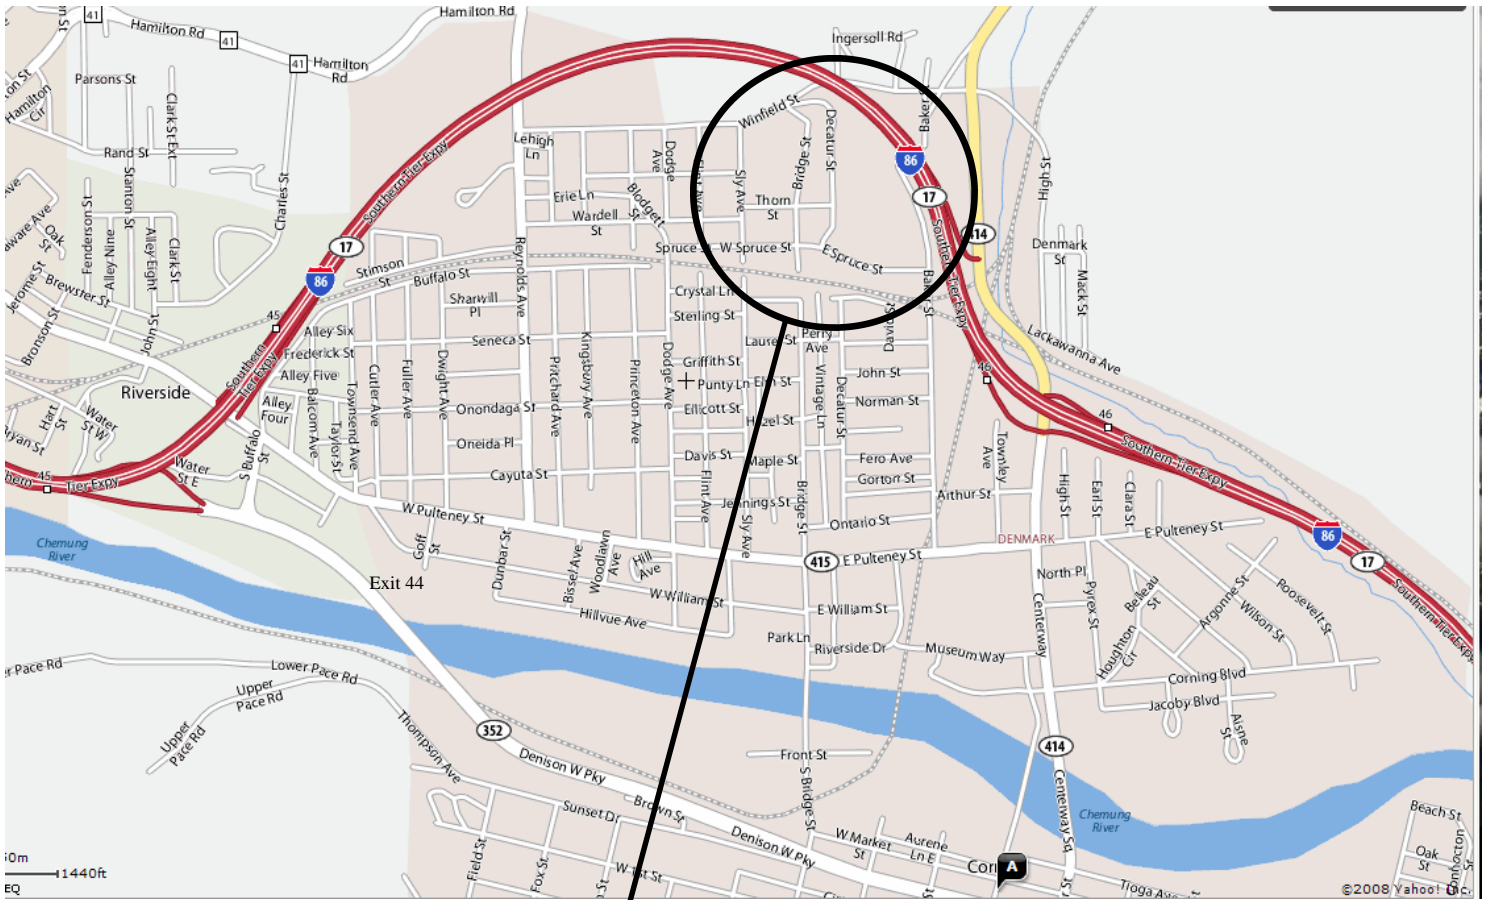

# Stewart Park, Corning

## From Horseheads, Big Flats

Route 86W. Take Exit 46 off Route 86. Turn right on to Route 414N. Turn left on to Winfield Street. Turn left on to Sly Street. Stewart Park is on your left.

## From Elmira

Route 352 West to Route 86W. Take Exit 46 off of Route 86. Turn right on to Route 414N. Turn left on to Winfield Street. Turn left on to Sly Street. Stewart Park is on your left.

## From Watkins

Route 414S. Turn right onto Winfield Street. Turn left on to Sly Street. Stewart Park is on your left.