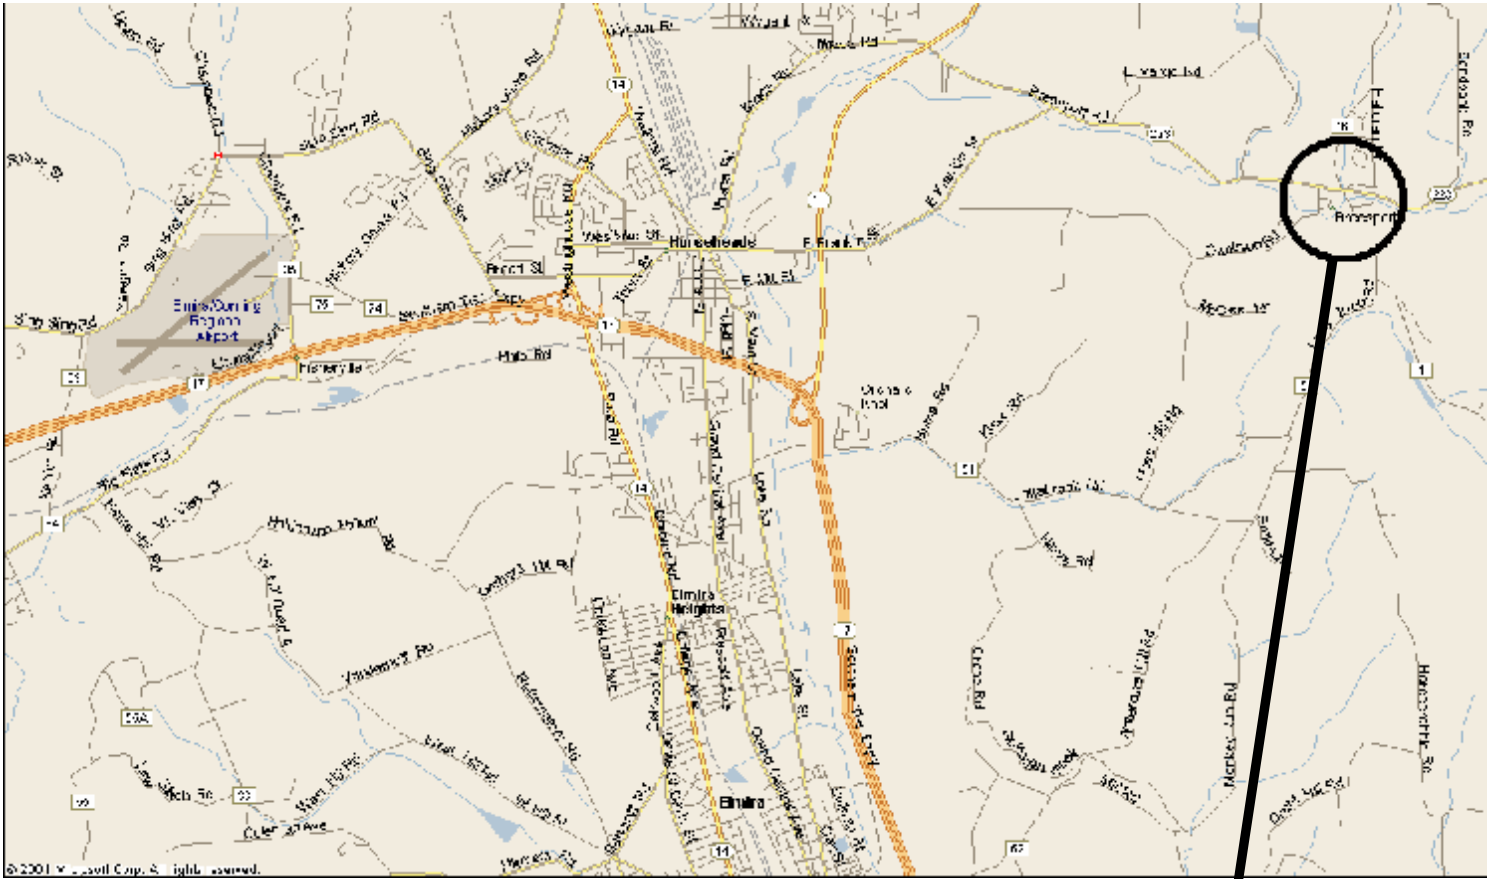

Twin Tier Baptist School Field, Breesport

From Watkins Glen

Route 14S. Past NYS Police Station. Turn left at second light, on to Wygant Road. Wygant makes a hard right (turn right) where Veterans Hill road intersects. At the end of Wygant road turn left on to Ithaca road. At traffic light continue across route 13, this is now Route 223. Follow Route 223 for approximately 3 miles. Just past 1st Street the School is on your right. The field is located behind the school.

From Corning, Big Flats

Route 86E(17E) to Route 13 (Ithaca Exit). Take Route 13 North to 2nd traffic light. Turn right onto 223(by Tate Equipment). Follow Route 223 for approximately 3 miles. Just past 1st Street the School is on your right. The field is located behind the school. Park in lot next to the school.

From Elmira

Route 86W(17W) to Route 13 (Ithaca Exit). Take Route 13 North to 2nd traffic light. Turn right onto 223(by Tate Equipment). Follow Route 223 for approximately 3 miles. Just past 1st Street the School is on your right. The field is located behind the school. Park in lot next to the school.